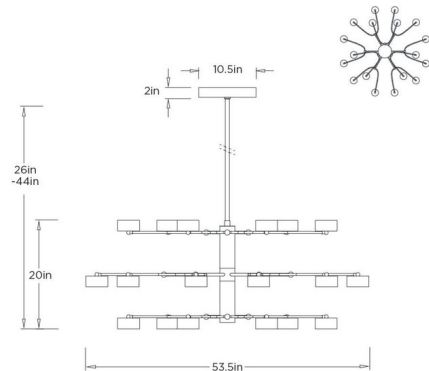

### Specifications

COLOR . . . . . Clear  
BODY FINISH . . . . . Antique Brass  
WATTAGE . . . . . 2040W  
DIMMER . . . . . Low Voltage Electronic  
DIMENSIONS . . . . . 53.5"W x 20"H  
INTEGRATED LED MODULE . . . . . 24 x LED/85W/120V LED

### Technical Information

PRODUCT DIMENSIONS . . . . . Downrods: One 4", One 6" and Two 12" Included  
LAMP LIFE . . . . . 20000 hours  
COLOR RENDERING . . . . . 90 CRI  
LAMP COLOR . . . . . 2700K

Shown in antique brass / clear