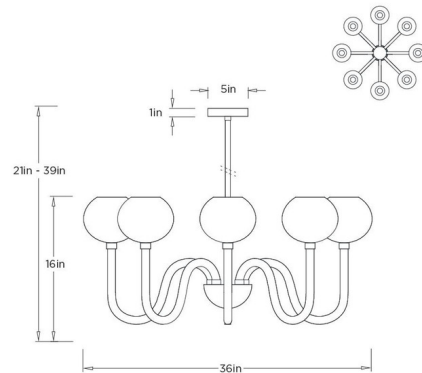

Shown in antique brass / etched glass

Specifications

COLOR Etched Glass
BODY FINISH Antique Brass
WATTAGE 56W
DIMMER Standard 120V
DIMENSIONS 36"W x 16"H
BULB NOT INCLUDED 8 x B10/Candelabra (E12)/7W/120V LED

Technical Information

PRODUCT DIMENSIONS Downrods: One 4", One 6" and Two 12" Included

CLICK TO VIEW PRODUCT

Notes: