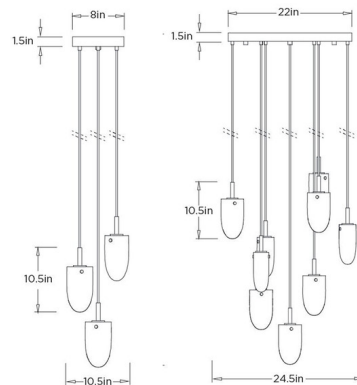

Lightology

lightology.com
866-954-4489
07-03-26

Project: _____
Company: _____
Location: _____ Fixture Type: _____
SPEC #: **AHM1570549**
Approved On: _____ Approved By: _____

Javier Multi-Light Chandelier

By Arteriors Home

Description

The Javier Multi-Light Chandelier makes a bold statement with its moody palette and elegant three-light composition. Suspended at varying heights, each bullet-shaped shade is crafted from crystal, offering rich depth and reflective brilliance that beautifully contrasts with the finished iron frame. The height of each pendant can be individually adjusted at the canopy, allowing for a customized arrangement that enhances the fixture's dramatic play of light and sculptural presence.

Specifications

COLOR . . . . . Smoke
BODY FINISH . . . . . English Bronze
WATTAGE 12W
DIMMER . . . . . Standard 120V
DIMENSIONS . . . . . 10.5"W x 52"H
BULB NOT INCLUDED . . . . . 3 x B10/Candelabra (E12)/4W/120V LED

Technical Information

PRODUCT DIMENSIONS . . . . . Adjustable Cable Lengths: 120"

Shown in english bronze / smoke

CLICK TO VIEW PRODUCT

Notes: