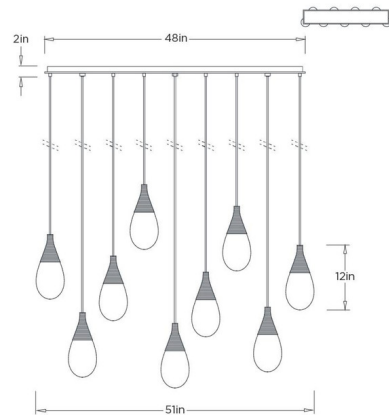

### Specifications

COLOR . . . . . Smoke Luster  
BODY FINISH . . . . . Antique Brass  
WATTAGE . . . . . 45W  
DIMMER . . . . . Standard 120V  
DIMENSIONS . . . . . 51"L x 11"W x 12"H  
BULB NOT INCLUDED . . . . . 9 x B10/Candelabra (E12)/5W/120V LED

### Technical Information

PRODUCT DIMENSIONS . . . . . Adjustable Cable Lengths: 120"

CLICK TO VIEW PRODUCT

Notes: