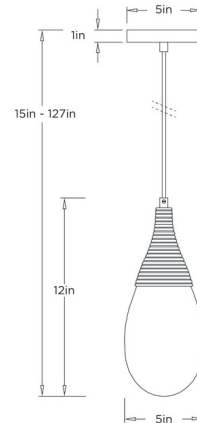

### Specifications

COLOR	Smoke Luster
BODY FINISH	Antique Brass
WATTAGE	5W
DIMMER	Standard 120V
DIMENSIONS	5"W x 15"H
BULB NOT INCLUDED	1 x B10/Candelabra (E12)/5W/120V LED

### Technical Information

PRODUCT DIMENSIONS	Adjustable Cable Length: 120"
--------------------	-------------------------------

CLICK TO VIEW PRODUCT

Notes: