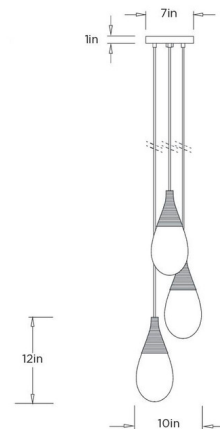

### Specifications

COLOR . . . . . Smoke Luster  
BODY FINISH . . . . . Antique Brass  
WATTAGE . . . . . 15W  
DIMMER . . . . . Standard 120V  
DIMENSIONS . . . . . 10"W x 52"H  
BULB NOT INCLUDED . . . . . 3 x B10/Candelabra (E12)/5W/120V LED

### Technical Information

PRODUCT DIMENSIONS . . . . . Adjustable Cable Lengths: 120"

Shown in antique brass / smoke luster

CLICK TO VIEW PRODUCT

Notes: