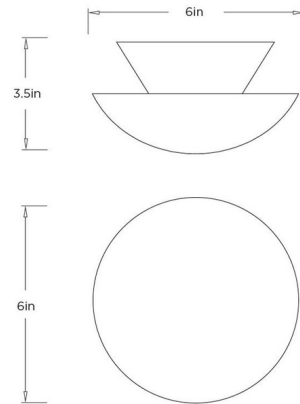

CLICK TO VIEW PRODUCT

Notes: