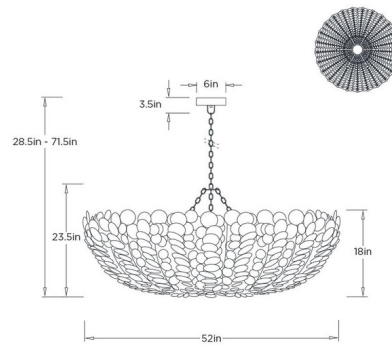

Specifications

COLOR Ivory
BODY FINISH Antique Brass
WATTAGE 42W
DIMMER Standard 120V
DIMENSIONS 52"W x 28.5"H
BULB NOT INCLUDED 6 x B10/Candelabra (E12)/7W/120V LED

Technical Information

PRODUCT DIMENSIONS Adjustable Chain Length: 43"

Notes:

Shown in antique brass / ivory

CLICK TO VIEW PRODUCT