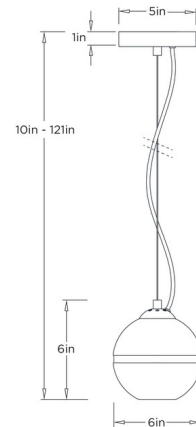

Description

The Noble Pendant introduces understated elegance to any interior. A solid crystal form is sculpted into an optical globe, shaping the pendant's distinctive shade. Its core is precisely carved to house a single light source, subtly concealed within a frosted finish that diffuses a soft, filtered glow. A refined stainless steel band provides a clean, contemporary accent, completing the composition with quiet sophistication.

Shown in chrome / frost / clear

Specifications

COLOR	Frost / Clear
BODY FINISH	Chrome
WATTAGE	7W
DIMMER	Standard 120V
DIMENSIONS	6"W x 6"H
BULB NOT INCLUDED	1 x B10/Candelabra (E12)/7W/120V LED

Technical Information

PRODUCT DIMENSIONS	Adjustable Cable Length: 120"
--------------------	-------------------------------

CLICK TO VIEW PRODUCT

Notes: