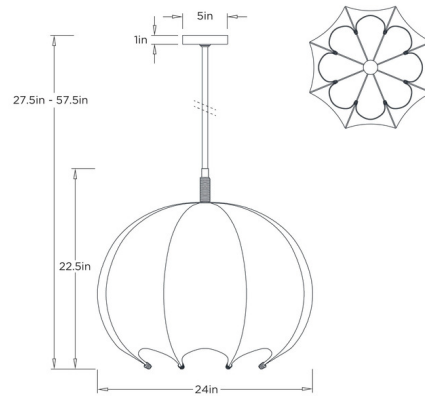

### Description

The Lunaria Pendant is distinguished by its softly billowed, moon-inspired shade, designed to gently diffuse light and cast a serene, luminous glow throughout the space. Delicate points along its silhouette are finished with precisely wrapped metal detailing, introducing a refined structural element that beautifully offsets the organic curvature of the form. This thoughtful interplay of sculptural shape, warm materiality, and tailored accents creates depth and texture, giving the fixture a subtle yet captivating presence.

### Specifications

COLOR . . . . . Ivory  
BODY FINISH . . . . . Antique Brass  
WATTAGE . . . . . 8W  
DIMMER . . . . . Standard 120V  
DIMENSIONS . . . . . 24"W x 22.5"H  
BULB NOT INCLUDED . . . . . 1 x A19/Medium (E26)/8W/120V LED

### Technical Information

PRODUCT DIMENSIONS . . . . . Downrods: One 4", One 6" and Two 12" Included

Shown in antique brass / ivory

CLICK TO VIEW PRODUCT

Notes: