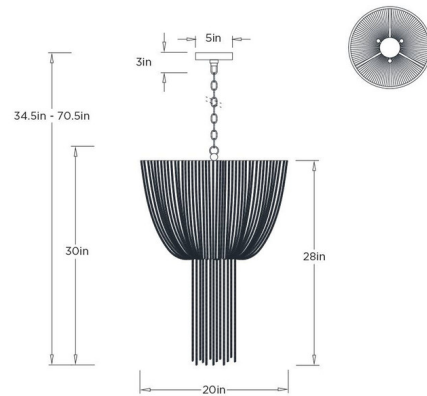

### Description

The Yale Chandelier brings timeless elegance and sophisticated charm to any interior. Delicate chains cascade gracefully from its circular frame, creating a striking layered silhouette. Arranged in varying lengths, the chains form a dramatic tassel effect that enhances the sense of movement and texture, beautifully complementing the antique brass finish.

### Specifications

COLOR . . . . . N/A  
BODY FINISH . . . . . Aged Brass  
WATTAGE . . . . . 21W  
DIMMER . . . . . Standard 120V  
DIMENSIONS . . . . . 20"W x 28"H  
BULB NOT INCLUDED . . . . . 3 x B10/Candelabra (E12)/7W/120V LED

### Technical Information

PRODUCT DIMENSIONS . . . . . Adjustable Chain Length: 36"

Shown in aged brass

CLICK TO VIEW PRODUCT

Notes: