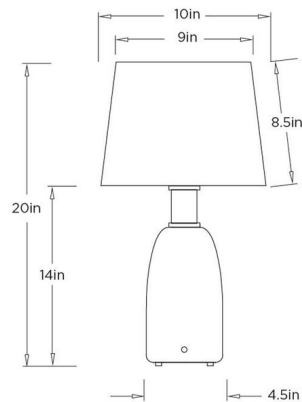

CLICK TO VIEW PRODUCT

Notes: