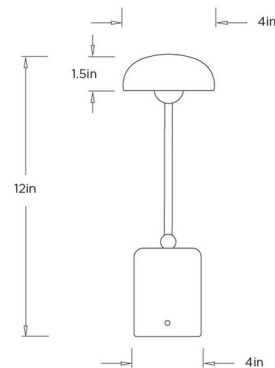

CLICK TO VIEW PRODUCT

Notes: