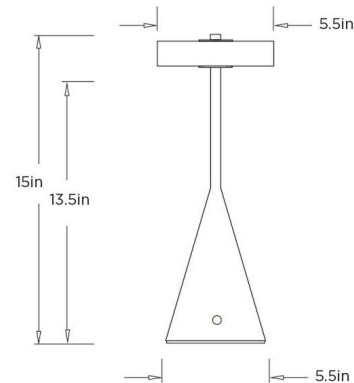

CLICK TO VIEW PRODUCT

Notes: