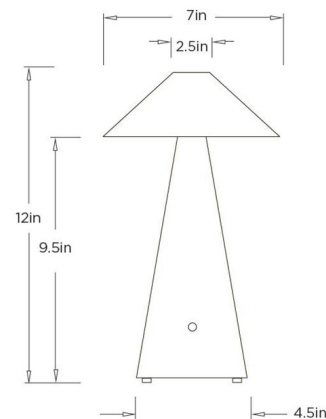

CLICK TO VIEW PRODUCT

Notes: