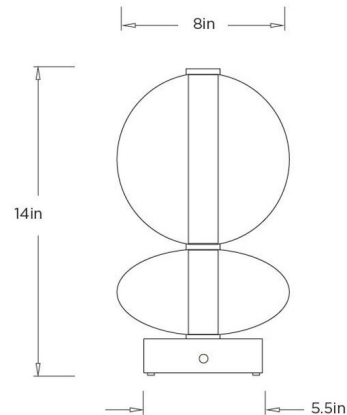

Shown in english bronze

CLICK TO VIEW PRODUCT

Notes: