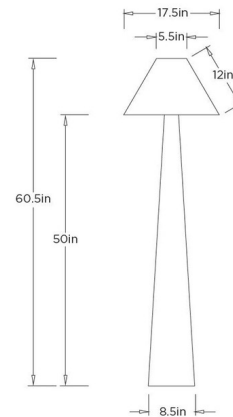

### Specifications

COLOR	Antique Brass
BODY FINISH	Calacatta Viola
WATTAGE	10W
DIMMER	Included
DIMENSIONS	17.5"W x 60.5"H
BULB NOT INCLUDED	1 x A19/Medium (E26)/10W/120V LED

### Technical Information

PRODUCT DIMENSIONS	Cord: 144"
--------------------	------------

Shown in calacatta viola / antique brass

CLICK TO VIEW PRODUCT

Notes: