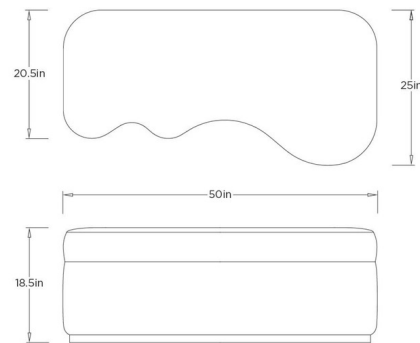

Shown in dark walnut / sand

Specifications

COLOR	Sand
BODY FINISH	Dark Walnut
WATTAGE	N/A
DIMMER	N/A
DIMENSIONS	50"W x 18.5"H x 25"D
BULB	N/A

CLICK TO VIEW PRODUCT

Notes: