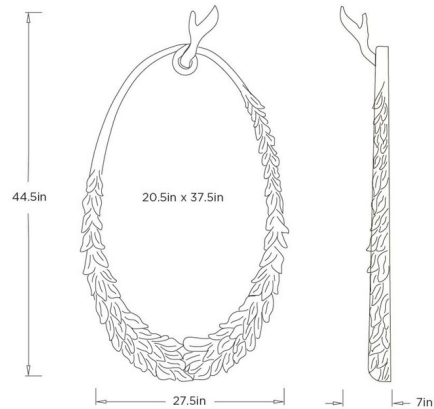

Lightology

lightology.com
866-954-4489
06-21-26

Project: _____

Company: _____

Location: _____ Fixture Type: _____

SPEC #: **AHM1570583**

Approved On: _____ Approved By: _____

Sherwood Wall Mirror

By Arteriors Home

Description

The Sherwood Mirror is distinguished by its intricately sculpted, right or left facing frame, lending depth and artistry to its refined silhouette. Its elongated oval form is enhanced by layered detailing that introduces a subtle sense of movement and craftsmanship throughout the design. Bold yet versatile, it serves as a striking focal point while bringing elevated visual interest to any wall.

Shown in bronze / mirror

Specifications

COLOR	Mirror
BODY FINISH	Bronze
WATTAGE	N/A
DIMMER	N/A
DIMENSIONS	27.5"W x 49.5"H x 7"D
BULB	N/A

CLICK TO VIEW PRODUCT

Notes: