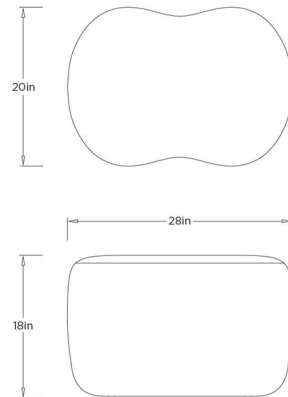

Shown in bronze / sand

Specifications

COLOR	Sand
BODY FINISH	Bronze
WATTAGE	N/A
DIMMER	N/A
DIMENSIONS	28"W x 18"H x 20"D
BULB	N/A

CLICK TO VIEW PRODUCT

Notes: