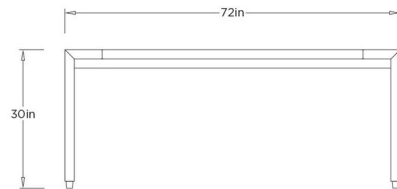

By Arteriors Home

Description

The Drift Console is distinguished by sculpted grooves carved into its solid oak legs, lending depth and artistry to its clean-lined form. A rich leather top rests elegantly above the architectural base, striking a harmonious balance between texture and restraint. Designed for both entryways and living spaces, it offers a refined presence with enduring versatility.

Shown in black / mottled brown leather

Specifications

COLOR	Mottled Brown Leather
BODY FINISH	Black
WATTAGE	N/A
DIMMER	N/A
DIMENSIONS	72"W x 30"H x 20"D
BULB	N/A

CLICK TO VIEW PRODUCT

Notes: