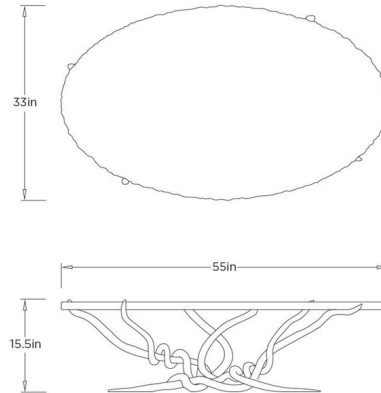

By Arteriors Home

Description

The Muscadine Coffee Table combines refined materials with a sculptural, artful base. A smooth white Banswara marble top provides a cool, elegant surface, while the hand forged iron base twists and branches beneath it, evoking movement and organic form. Blending natural texture with contemporary craftsmanship, this piece adds contrast, character, and enduring style to any interior.

Specifications

COLOR	White Marble
BODY FINISH	Antique Bronze
WATTAGE	N/A
DIMMER	N/A
DIMENSIONS	55"W x 15.5"H x 33"D
BULB	N/A

Shown in antique bronze / white marble

CLICK TO VIEW PRODUCT

Notes: