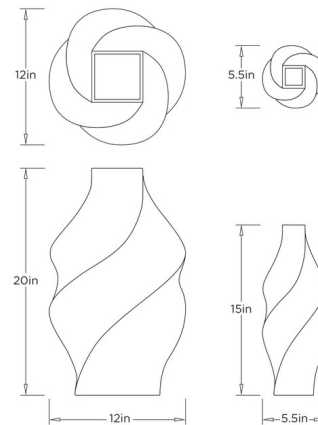

### Description

The Scylla Vases are defined by their dynamic twisted form, creating a striking architectural silhouette with a sense of effortless movement. Crafted from matte white ceramic, its sculptural profile conveys a quiet rotational energy that feels both contemporary and sophisticated. The soft, velvety finish accentuates every curve and contour, enhancing its fluid design while lending a subtle elegance to any interior. Bold yet understated, the Scylla Vase set serves as a captivating decorative accent in both modern and minimalist spaces.

### Specifications

COLOR	N/A
BODY FINISH	Matte White
WATTAGE	N/A
DIMMER	N/A
DIMENSIONS	12"W x 20"H x 12"D
BULB	N/A

CLICK TO VIEW PRODUCT

Notes: