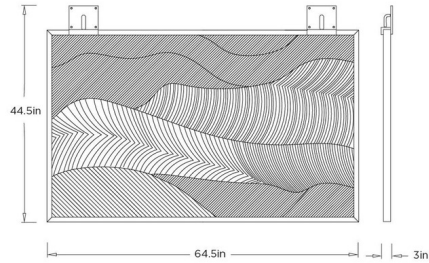

By Arteriors Home

Description

The Drift Wall Plaque adds depth and dimension through its richly textured surface and sculptural relief. Flowing grooves sweep across the brass-clad panel, capturing light and creating a sense of movement from every angle. Whether showcased as a standalone statement piece or incorporated into a gallery wall, it delivers striking visual interest and a sophisticated sense of dimensionality. May be mounted horizontally or vertically. Mounting hardware included.

Shown in blackened bronze / antique brass

Specifications

COLOR	Antique Brass
BODY FINISH	Blackened Bronze
WATTAGE	N/A
DIMMER	N/A
DIMENSIONS	64.5"W x 44.5"H x 3"D
BULB	N/A

CLICK TO VIEW PRODUCT

Notes: