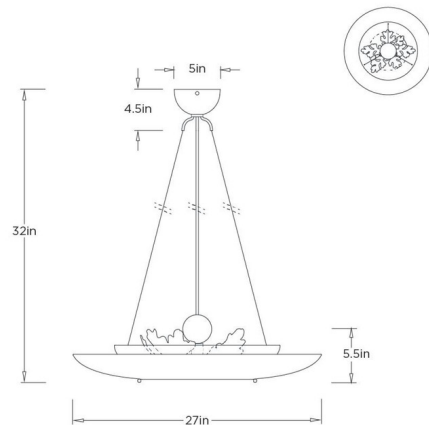

Shown in bronze / clear

Specifications

COLOR	Clear
BODY FINISH	Bronze
WATTAGE	19W
DIMMER	Standard 120V
DIMENSIONS	27"W x 48"H
BULB NOT INCLUDED	1 x G30/Medium (E26)/19W/120V LED

Technical Information

PRODUCT DIMENSIONS Max Overall Adjustable Height: 32"