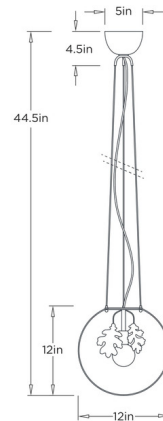

CLICK TO VIEW PRODUCT

Notes: