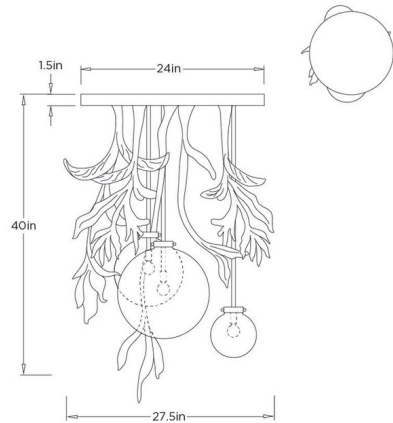

By Arteriors Home

Description

The Will O' Wisp Chandelier captures an elegant interplay of light and form, featuring various sized luminous glass globes cradled within intricately crafted botanical iron vines. Its sculptural design combines organic inspiration with refined craftsmanship, creating a striking visual presence. As light radiates from the central globe, it accentuates the delicate metalwork, adding depth, texture, and dimension. Timeless in character and versatile in application, this piece brings an artful sense of sophistication to any interior.

Shown in bronze / clear

Specifications

| | |
|-------------------|---------------------------------------|
| COLOR | Clear |
| BODY FINISH | Bronze |
| WATTAGE | 75W |
| DIMMER | Standard 120V |
| DIMENSIONS | 27.5"W x 40"H |
| BULB NOT INCLUDED | 3 x B10/Candelabra (E12)/25W/120V LED |