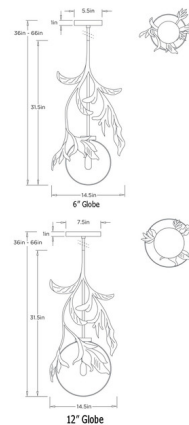

Lightology

lightology.com
866-954-4489
06-21-26

Project: _____

Company: _____

Location: _____ Fixture Type: _____

SPEC #: **AHM1570593**

Approved On: _____ Approved By: _____

Will O' The Wisp Pendant

By Arteriors Home

Description

The Will O' Wisp Pendant captures an elegant interplay of light and form, featuring a luminous glass globe cradled within intricately crafted botanical iron vines. Its sculptural design combines organic inspiration with refined craftsmanship, creating a striking visual presence. As light radiates from the central globe, it accentuates the delicate metalwork, adding depth, texture, and dimension. Timeless in character and versatile in application, this pendant brings an artful sense of sophistication to any interior.

Shown in bronze / clear

Specifications

COLOR Clear
BODY FINISH Bronze
WATTAGE 4W
DIMMER Standard 120V
DIMENSIONS 6"W x 31.5"H x 14.5"D
BULB NOT INCLUDED 1 x B10/Candelabra (E12)/4W/120V LED

Technical Information

PRODUCT DIMENSIONS Downrods: One 3", One 6" and Two 12" Included

CLICK TO VIEW PRODUCT

Notes: