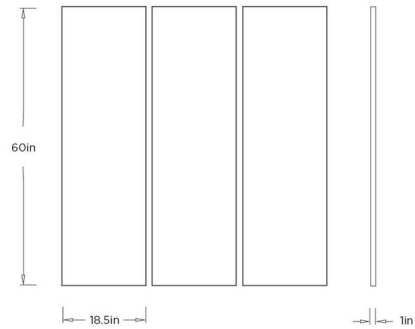

Description

The Pastorale Wall Panel set evokes the tranquility of a pastoral landscape through soft, atmospheric hues and finely rendered detail. Layers of screen-printed imagery create depth and perspective, drawing the eye naturally through the composition from foreground to horizon. Rich in visual narrative, this captivating artwork brings a sense of calm, character, and presence to any interior. Hanging hardware is included.

Shown in bronze

Specifications

COLOR	N/A
BODY FINISH	Bronze
WATTAGE	N/A
DIMMER	N/A
DIMENSIONS	55.5"W x 60"H x 1"D
BULB	N/A

CLICK TO VIEW PRODUCT

Notes: