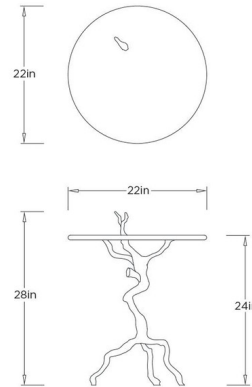

## Daphne End Table

By Arteriors Home

### Specifications

COLOR	Travertine
BODY FINISH	Bronze
WATTAGE	N/A
DIMMER	N/A
DIMENSIONS	22"W x 28"H
BULB	N/A

CLICK TO VIEW PRODUCT

Notes: