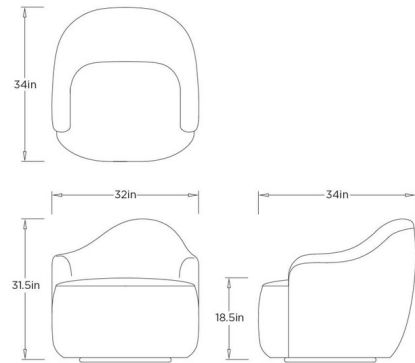

### Specifications

COLOR	Sand
BODY FINISH	Bronze
WATTAGE	N/A
DIMMER	N/A
DIMENSIONS	32"W x 31.5"H x 34"D
BULB	N/A

CLICK TO VIEW PRODUCT

Notes: