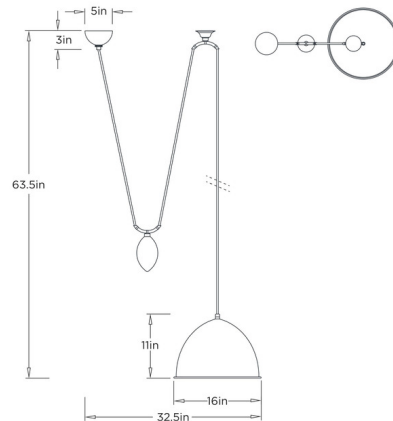

By Arteriors Home

Description

The Egg Pendant combines playful ingenuity with understated elegance. Named for its distinctive solid egg-shaped counterweight, this adjustable pendant allows the metal hooded shade to be positioned effortlessly at a variety of heights, offering exceptional flexibility for any space. Its versatile design makes it equally suited for illuminating kitchen counters, anchoring long dining tables in pairs, framing a bed or sofa, or serving as a functional task light above a desk or workspace. Both practical and sculptural, this piece delivers adaptable lighting with a refined, modern character.

Shown in antique brass

Specifications

COLOR	N/A
BODY FINISH	Antique Brass
WATTAGE	5W
DIMMER	Standard 120V
DIMENSIONS	32.5"W x 11"H x 16"D
BULB NOT INCLUDED	1x A19/Medium (E26)/5W/120V LED

CLICK TO VIEW PRODUCT