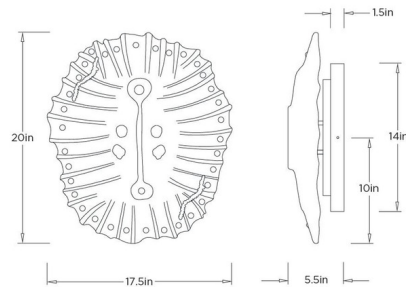

Shown in english bronze / ebony

Specifications

COLOR Ebony
BODY FINISH English Bronze
WATTAGE 20W
DIMMER Low Voltage Electronic
DIMENSIONS 17.5"W x 20"H x 5.5"D
INTEGRATED LED MODULE 1 x LED/20W/120V LED