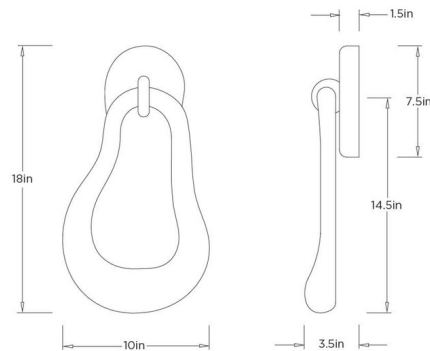

CLICK TO VIEW PRODUCT

Notes: