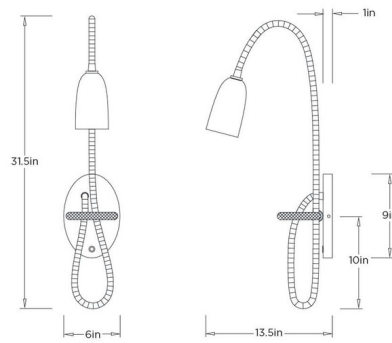

Lightology

lightology.com
866-954-4489
06-21-26

Project: _____
Company: _____
Location: _____ Fixture Type: _____
SPEC #: **AHM1570602**
Approved On: _____ Approved By: _____

Wrangle Adjustable Wall Sconce

By Arteriors Home

Description

The Wrangler Wall Sconce pairs exceptional versatility with a refined industrial aesthetic. Its fully adjustable arm moves effortlessly in every direction while maintaining its position, allowing for both functional task lighting and sculptural expression. Ideal for bedside applications, the adaptable design offers personalized illumination exactly where it is needed. Crafted from iron and accented with a leather-wrapped support ring, Wrangler balances durable construction with thoughtful detailing. A warm bronze finish enhances its understated appeal, serving as a versatile neutral that complements a wide range of interiors. On/Off switch is located on the backplate.

Shown in english bronze

Specifications

COLOR	N/A
BODY FINISH	English Bronze
WATTAGE	40W
DIMMER	Standard 120V
DIMENSIONS	6"W x 31.5"H x 13.5"D
BULB NOT INCLUDED	1 x B10/Candelabra (E12)/40W/120V LED

CLICK TO VIEW PRODUCT