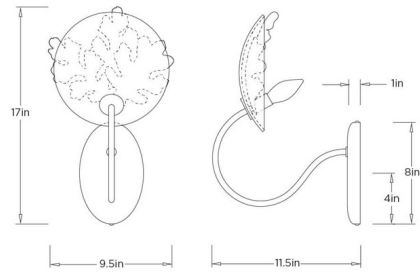

By Arteriors Home

Description

The Chene Wall Sconce brings sculptural artistry and refined elegance to the wall. Centered around a luminous glass globe, the design features delicately crafted iron florals positioned behind the light source, each adjustable to create a personalized sense of depth and dimension. The interplay of light and shadow accentuates the intricate metalwork, adding texture, visual interest, and subtle drama to the surrounding space. Balancing organic beauty with thoughtful craftsmanship, Chene offers a timeless statement that enhances interiors with warmth, sophistication, and artistic presence.

Shown in bronze / clear

Specifications

COLOR	Clear
BODY FINISH	Bronze
WATTAGE	7W
DIMMER	Standard 120V
DIMENSIONS	9.5"W x 17"H x 11.5"D
BULB NOT INCLUDED	1 x A19/Medium (E26)/7W/120V LED

CLICK TO VIEW PRODUCT