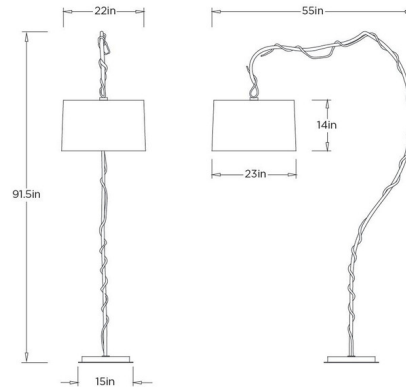

Shown in bronze / white

CLICK TO VIEW PRODUCT

Notes: