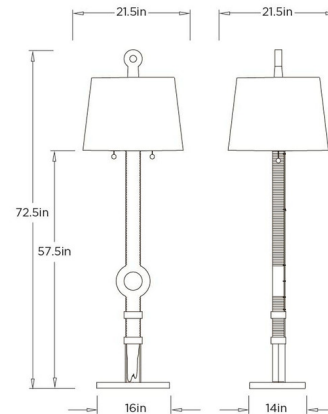

By Arteriors Home

Description

The Totem Floor Lamp balances bold form with understated elegance. Its sculptural wood base creates a strong architectural presence, while the tapered iron shade diffuses a soft, ambient glow. Designed for larger living spaces, it serves as both a striking focal point and a grounding element, bringing warmth, character, and refined style to the room. Dual pull chains for independent On/Off operation.

Shown in ebony / bronze

Specifications

COLOR Bronze
BODY FINISH Ebony
WATTAGE 20W
DIMMER N/A
DIMENSIONS 21.5"W x 72.5"H
BULB NOT INCLUDED 2 x A19/Medium (E26)/10W/120V LED

Technical Information

PRODUCT DIMENSIONS Cord: 144"