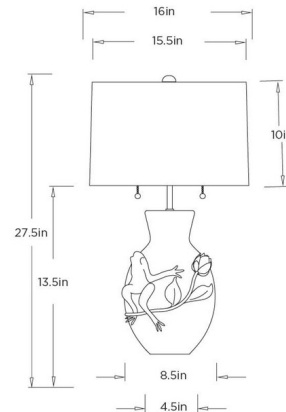

Shown in dark moss / off white

Specifications

COLOR Off White
 BODY FINISH Dark Moss
 WATTAGE 18W
 DIMMER N/A
 DIMENSIONS 16"W x 27.5"H
 BULB NOT INCLUDED 2 x A19/Medium (E26)/9W/120V LED

Technical Information

PRODUCT DIMENSIONS Clear Cord:96"

CLICK TO VIEW PRODUCT

Notes: