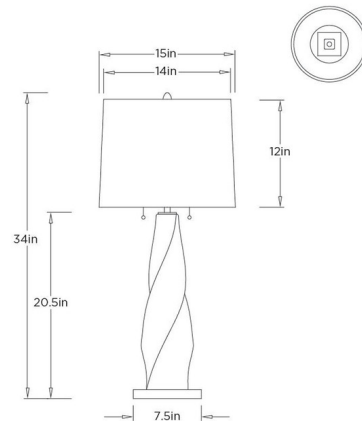

### Specifications

COLOR . . . . . Off White  
BODY FINISH . . . . . Silver Luster  
WATTAGE . . . . . 26W  
DIMMER . . . . . N/A  
DIMENSIONS . . . . . 15"W x 34"H  
BULB NOT INCLUDED . . . . . 2 x A19/Medium (E26)/13W/120V LED

### Technical Information

PRODUCT DIMENSIONS . . . . . Beige Cord: 120"

Shown in silver luster / off white

CLICK TO VIEW PRODUCT

Notes: