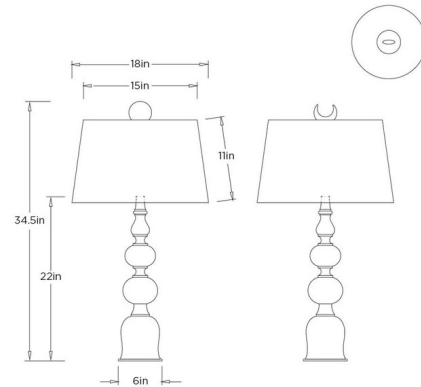

Description

The Minaret Table Lamp reimagines a classic silhouette through refined materials and a strong vertical presence. Stacked white alabaster forms create a sculptural column, accented by bronze iron detailing that adds contrast and depth. Its elongated proportions make it ideal for consoles, where it lends both balance and visual impact. Dual pull chains for independent On/Off operation.

Specifications

COLOR White
BODY FINISH Alabaster
WATTAGE 18W
DIMMER N/A
DIMENSIONS 16.5"W x 34.5"H
BULB NOT INCLUDED 2 x A19/Medium (E26)/9W/120V LED

Technical Information

PRODUCT DIMENSIONS Black Cord: 120"

Shown in alabaster / white

CLICK TO VIEW PRODUCT

Notes: