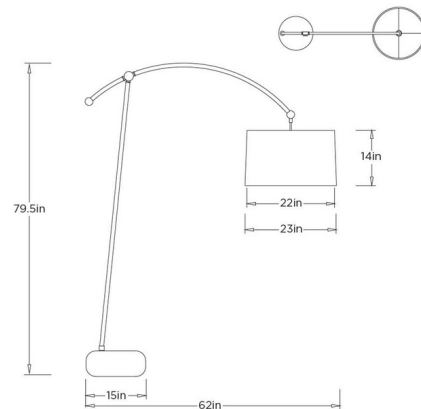

CLICK TO VIEW PRODUCT

Notes: