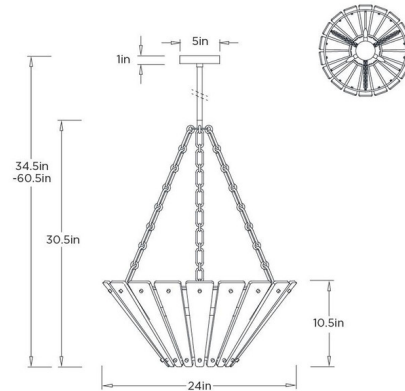

### Description

The Decora Chandelier features a distinctive tapered silhouette, defined by angular planes that evoke a sense of movement and fluidity. Textured smoke glass panels are carefully arranged to capture, reflect, and diffuse light, creating a rich interplay of shadow and illumination. The result is a moody yet elegant presence, enhanced by its sculptural form and clean geometric lines. Bold and contemporary, the Decora Chandelier serves as a striking focal point in modern living and dining spaces.

### Specifications

COLOR . . . . . Smoke  
BODY FINISH . . . . . Antique Brass  
WATTAGE . . . . . 21W  
DIMMER . . . . . Standard 120V  
DIMENSIONS . . . . . 24"W x 30.5"H  
BULB NOT INCLUDED . . . . . 3 x B10/Candelabra (E12)/7W/120V LED

### Technical Information

PRODUCT DIMENSIONS . . . . . Downrods: One 4", One 6" and Two 12" Included

CLICK TO VIEW PRODUCT

Notes: