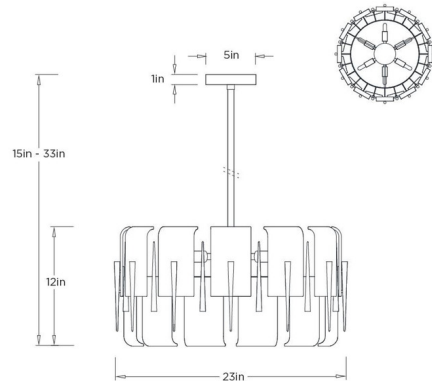

Shown in blackened iron / smoke

Specifications

COLOR Smoke
BODY FINISH Blackened Iron
WATTAGE 42W
DIMMER Standard 120V
DIMENSIONS 23"W x 12"H
BULB NOT INCLUDED 6 x B10/Candelabra (E12)/7W/120V LED

Technical Information

PRODUCT DIMENSIONS Downrods: One 3", One 6" and Two 12" Included

CLICK TO VIEW PRODUCT

Notes: