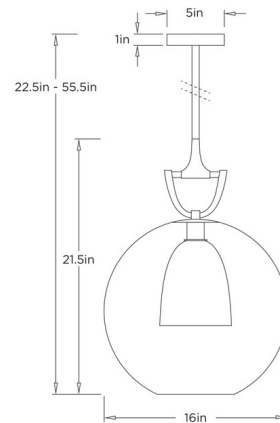

Shown in antique brass / clear

Specifications

COLOR	Clear
BODY FINISH	Antique Brass
WATTAGE	5W
DIMMER	Standard 120V
DIMENSIONS	16"W x 22.5"H
BULB NOT INCLUDED	1x A19/Medium (E26)/5W/120V LED

Technical Information

PRODUCT DIMENSIONS Downrods: One 3", One 6" and Two 12" Included

CLICK TO VIEW PRODUCT

Notes: