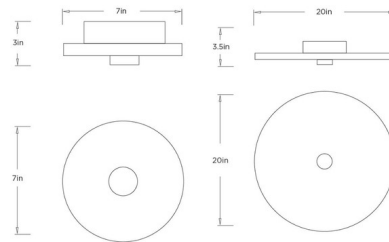

CLICK TO VIEW PRODUCT

Notes: