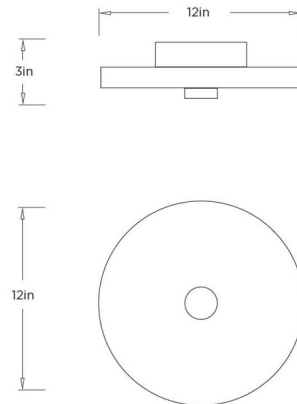

Shown in antique brass / alabaster