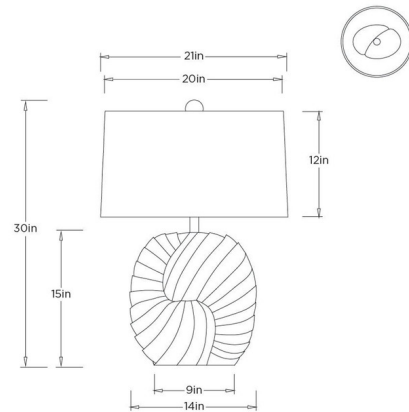

Description

The Spira Table Lamp showcases a sculptural spiral form in terracotta, finished with a smooth eggshell glaze. Subtle ridges trace its organic silhouette, adding depth and a gentle sense of movement across the surface. Calm and grounded, this piece introduces an earthy, coastal-inspired feel to living rooms, entryways, or other thoughtfully designed spaces. On/Off rotary switch is located on the lamp socket.

Specifications

COLOR N/A
BODY FINISH Eggshell
WATTAGE 9W
DIMMER N/A
DIMENSIONS 21"W x 30"H
BULB NOT INCLUDED 1 x A19/Medium (E26)/9W/120V LED

Technical Information

PRODUCT DIMENSIONS Clear Cord: 90"

Shown in eggshell