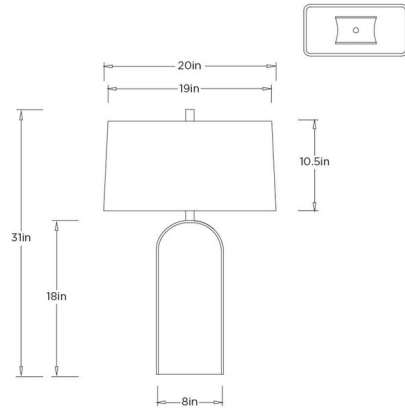

Shown in grey hide / off white

Specifications

COLOR Off White
BODY FINISH Grey Hide
WATTAGE 27W
DIMMER Included
DIMENSIONS 20"W x 31"H
BULB NOT INCLUDED 1 x A19 3-Way/Medium (E26)/27W/120V LED

Technical Information

PRODUCT DIMENSIONS Clear Cord: 120"

CLICK TO VIEW PRODUCT

Notes: