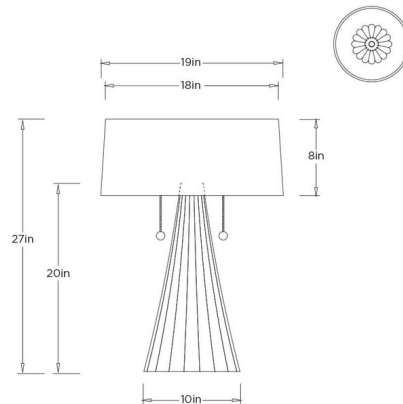

CLICK TO VIEW PRODUCT

Notes: